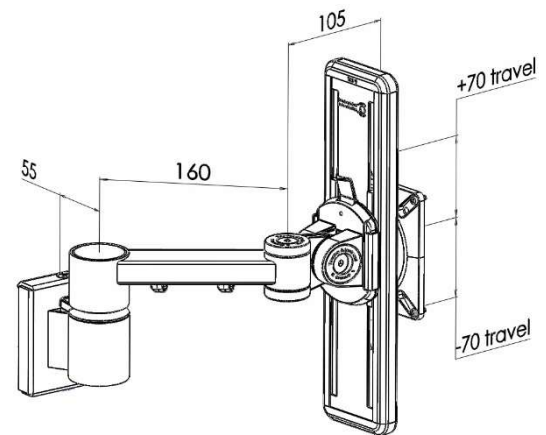

XSTREAM single beam arm with front end ratchet adjustment and tool rail fixing

Product Specification

Product code	XSTREAMCOMB07B - black
Weight capacity	10kg
Max forward extension	265mm
VESA	75mm & 100mm VESA compliant
Movement	Height adjustment, tilt, swivel, rotation and reach
Height adjustment	Max height adjustment 135mm from desk top
Fixings	Tool rail fixing

Additional Information

Single beam arm with manual height adjustment

Additional +/- 70mm available with ratchet mechanism

Lockable quick release VESA function

Compact – folds back into a space of 40mm

Silver – XSTREAMCOMB07S - RAL code 9006